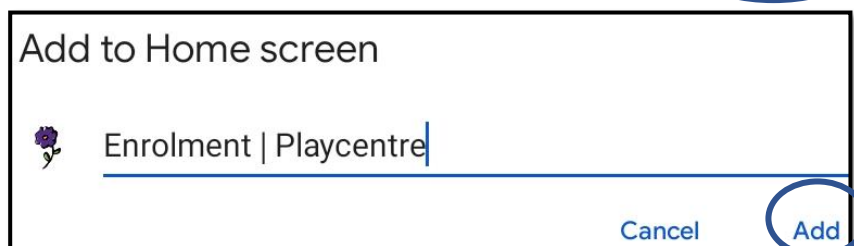

8. A second **Add to Home screen** pop will appear, tap **Add**.