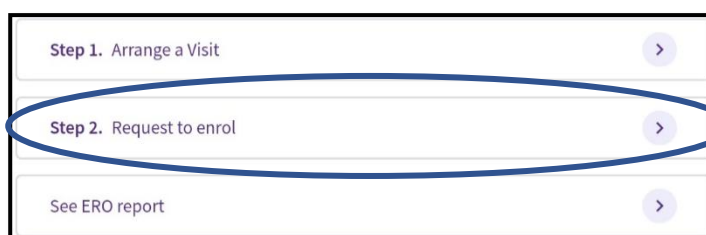

# Add Enrolment Shortcut on Tablet

1. Open Chrome icon on the tablet
2. Go to <https://www.playcentre.org.nz>
3. Tap on the purple magnifying search icon to bring up the purple search bar
4. Type in the Centre Name you want and search, you will find the Centre name in the list below, tap on the Centre.

5. Scroll to the bottom of the page and tap on 'Step 2. Request to enrol'.

6. When the enrolment page has loaded tap on the 3 dots on the chrome address bar and in the pop up menu tap 'Add to Home screen'.