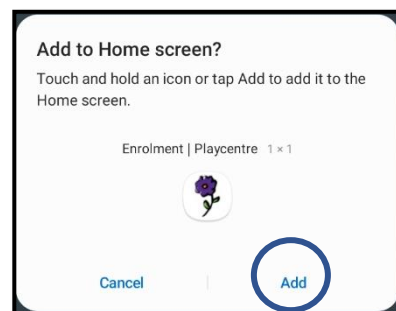

# Add Enrolment Shortcut on Tablet

1. Open Chrome icon on the tablet
2. Go to <https://www.playcentre.org.nz>
3. Tap on the purple magnifying search icon to bring up the purple search bar
4. Type in the Centre Name you want and search, you will find the Centre name in the list below, tap on the Centre.

5. Scroll to the bottom of the page and tap on 'Step 2. Request to enrol'.

6. When the enrolment page has loaded tap on the 3 dots on the chrome address bar and in the pop up menu tap 'Add to Home screen'.

7. An **Add to Home screen** pop up will appear already named **Enrolment | Playcentre** (you can rename it if you choose). Tap **Add**.

8. A second **Add to Home screen** pop will appear, tap **Add**.