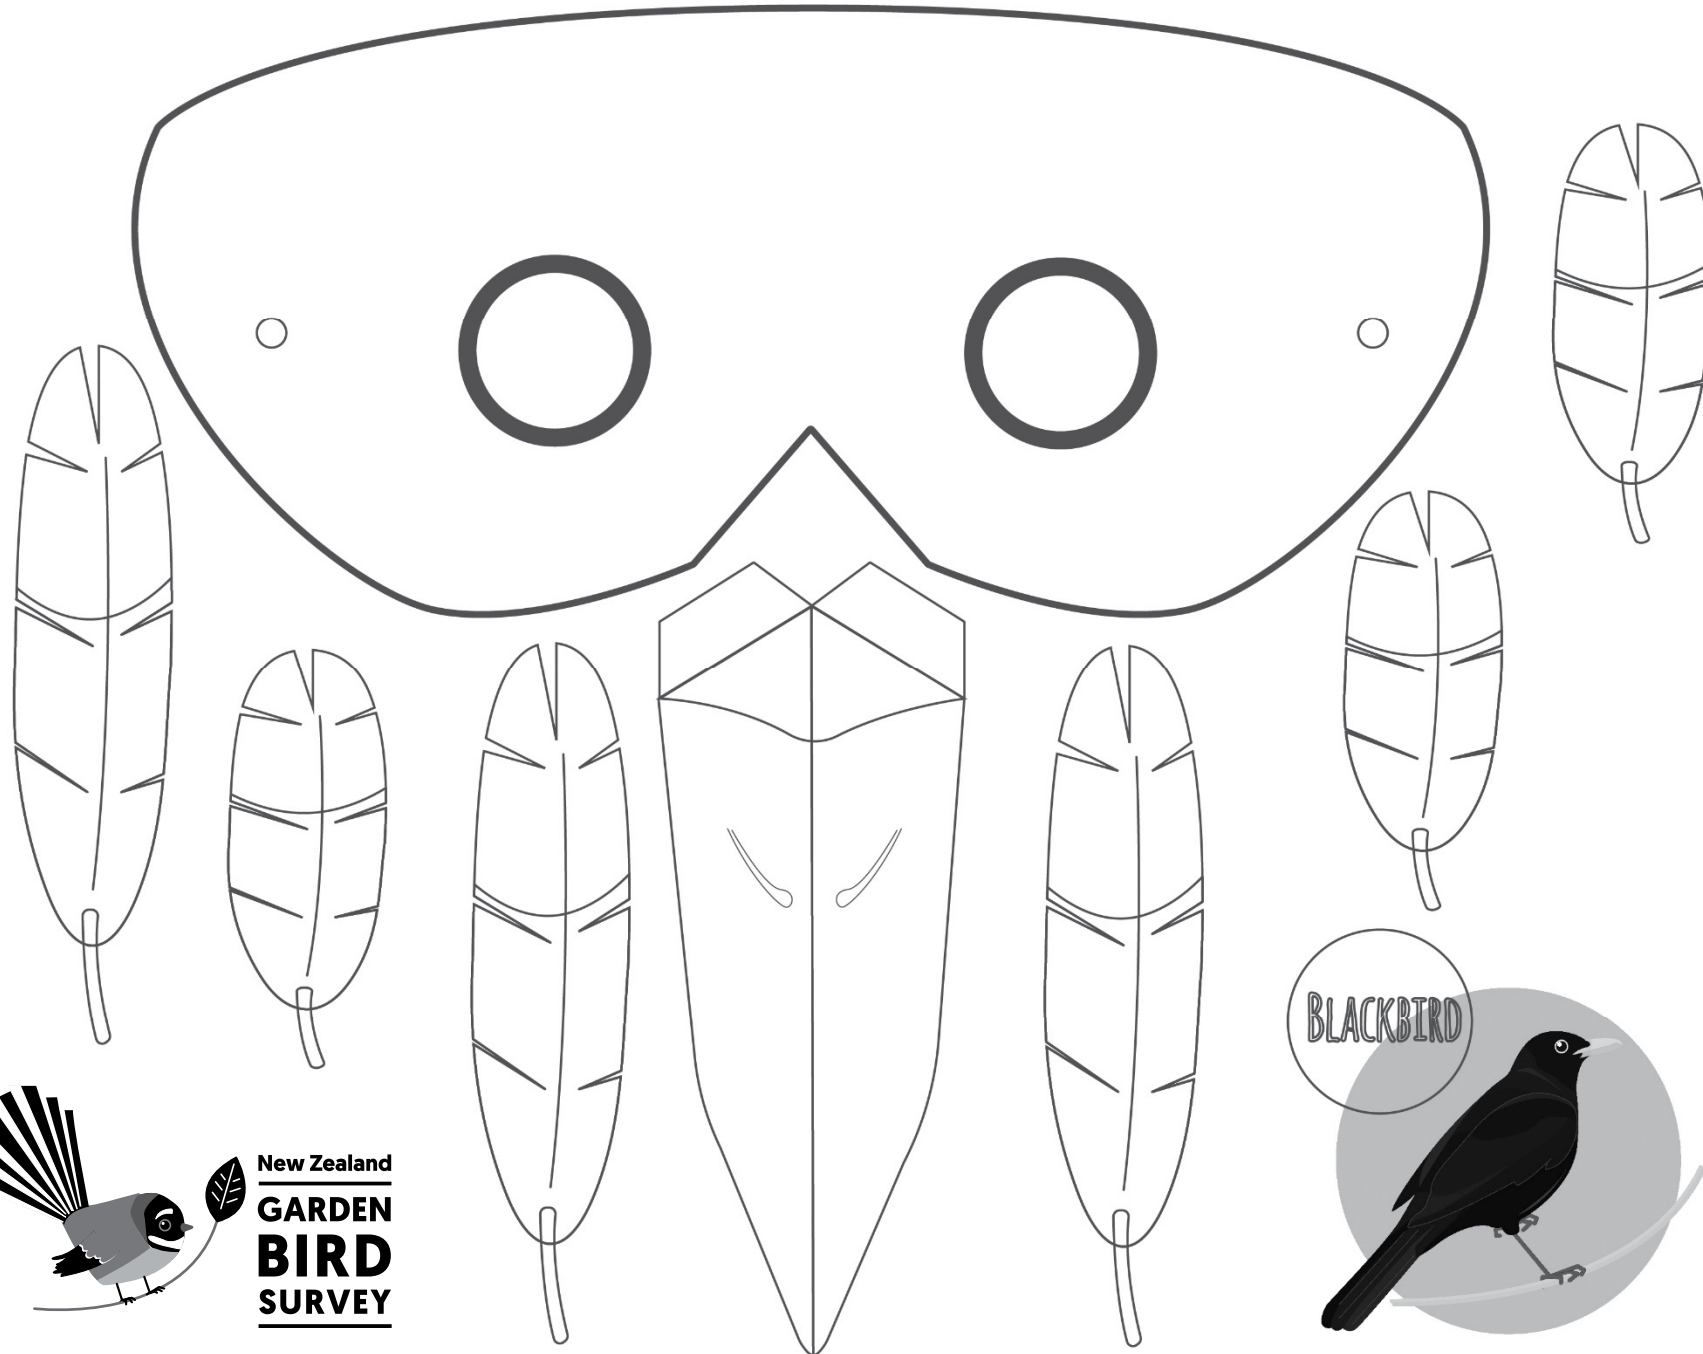

Designed by Fabiola Cristina Rodriguez Estrada

Designed by Fabiola Cristina Rodriguez Estrada

New Zealand  
**GARDEN  
BIRD  
SURVEY**

Designed by Fabiola Cristina Rodriguez Estrada

Designed by Fabiola Cristina Rodriguez Estrada

Designed by Fabiola Cristina Rodríguez Estrada

New Zealand  
**GARDEN  
BIRD  
SURVEY**

Designed by Fabiola Cristina Rodriguez Estrada

Designed by Fabiola Cristina Rodriguez Estrada

New Zealand  
**GARDEN  
BIRD  
SURVEY**

Manaaki  
Whenua  
Landcare  
Research

Designed by Fabiola Cristina Rodríguez Estrada

New Zealand  
**GARDEN  
BIRD  
SURVEY**

**Manaaki  
Whenua**  
Landcare  
Research

Designed by Fabiola Cristina Rodriguez Estrada