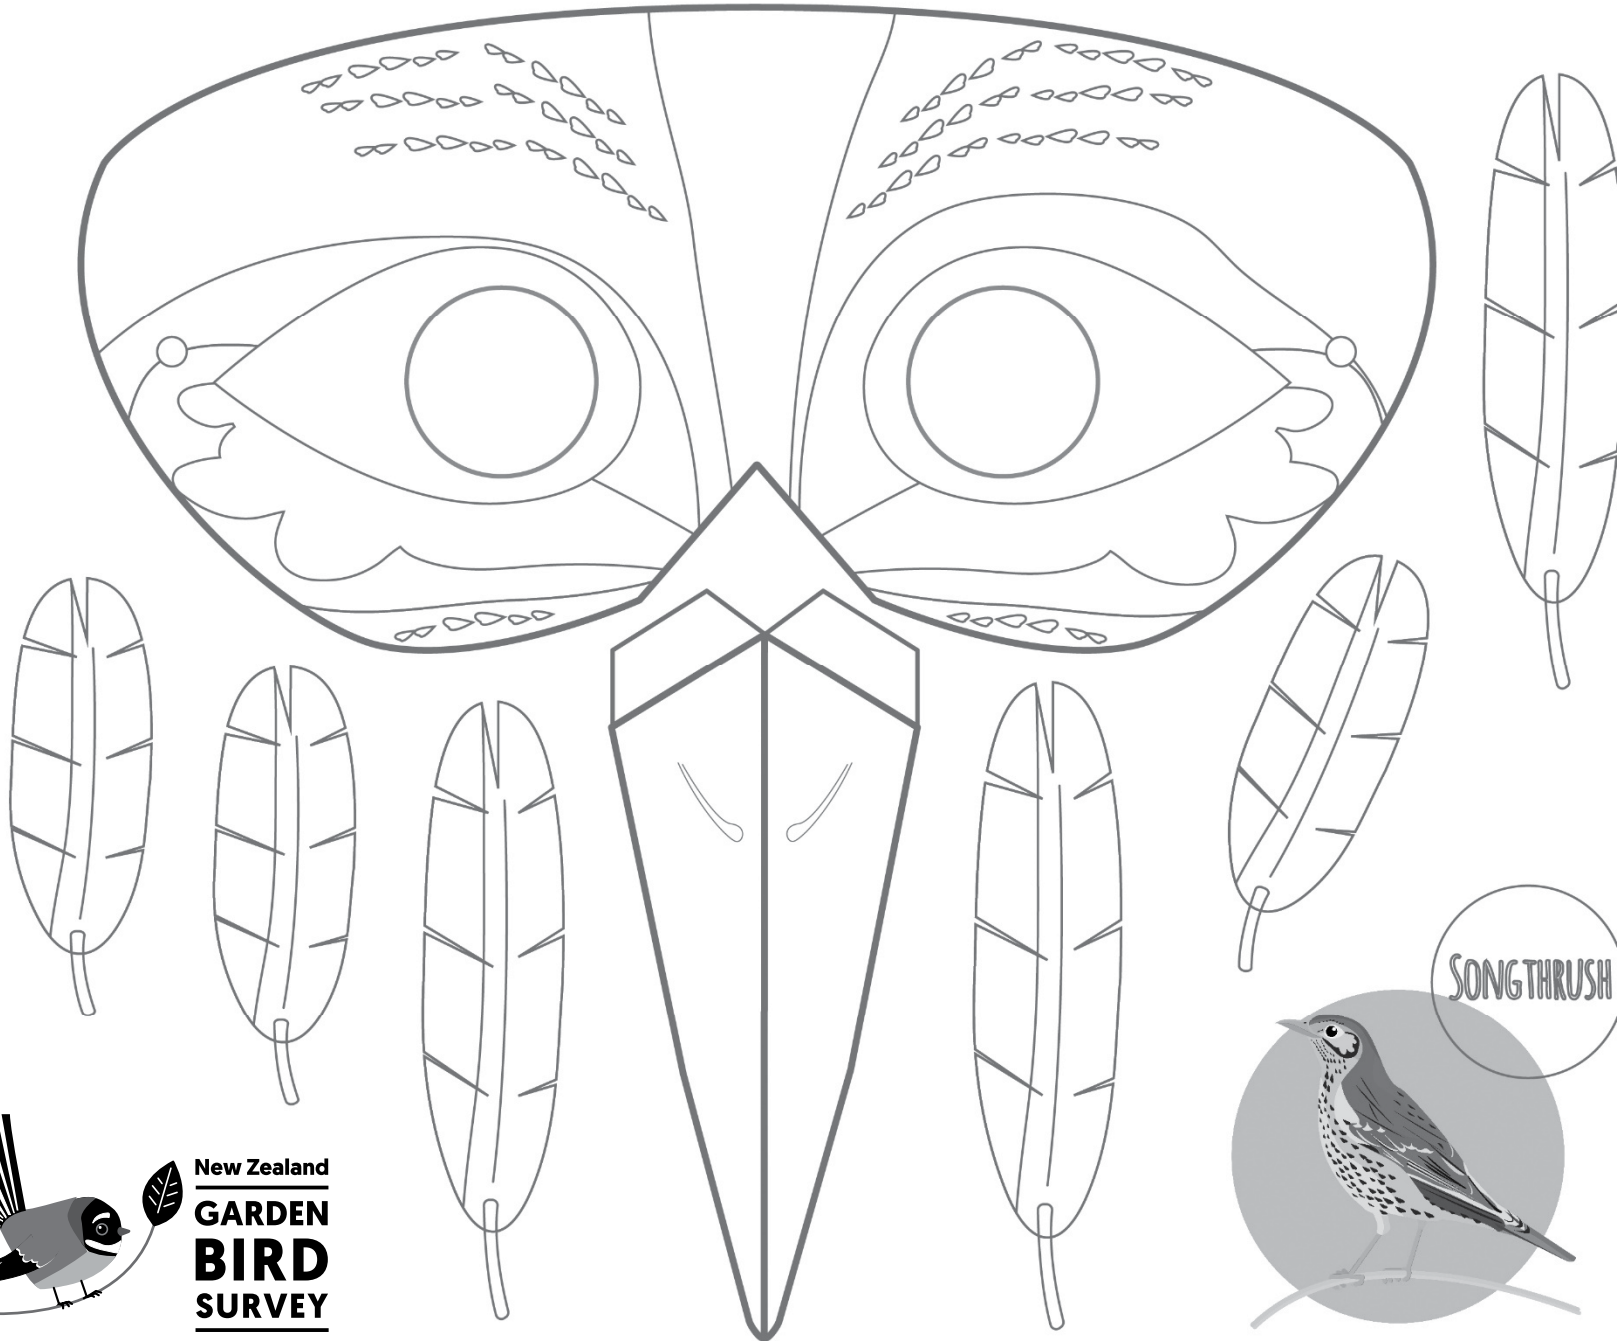

Designed by Fabiola Cristina Rodriguez Estrada

New Zealand
**GARDEN
BIRD
SURVEY**