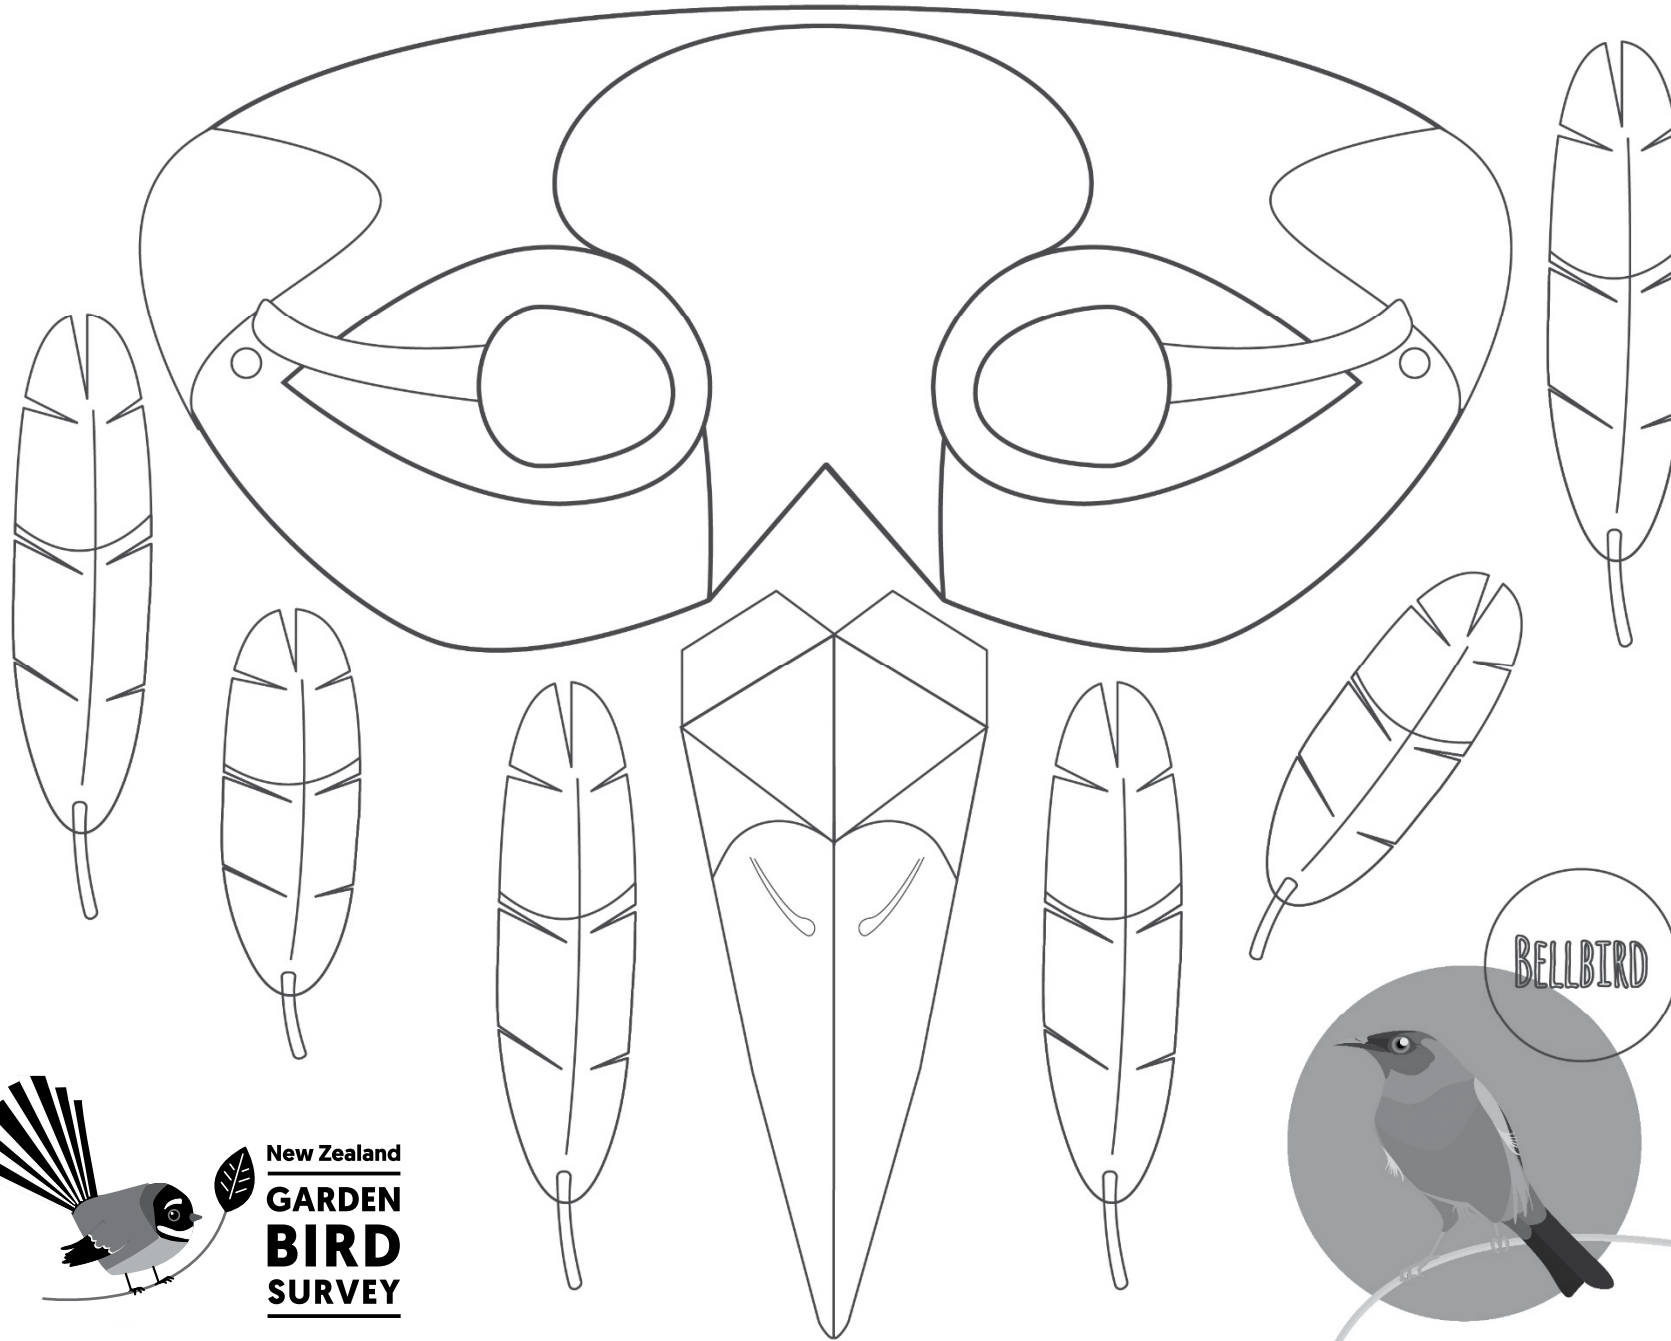

Designed by Fabiola Cristina Rodriguez Estrada

Designed by Fabiola Cristina Rodriguez Estrada

New Zealand  
**GARDEN  
BIRD  
SURVEY**

Designed by Fabiola Cristina Rodriguez Estrada

Designed by Fabiola Cristina Rodriguez Estrada

Designed by Fabiola Cristina Rodríguez Estrada

New Zealand  
**GARDEN  
BIRD  
SURVEY**

Designed by Fabiola Cristina Rodriguez Estrada

Designed by Fabiola Cristina Rodriguez Estrada

New Zealand  
**GARDEN  
BIRD  
SURVEY**

Manaaki  
Whenua  
Landcare  
Research

Designed by Fabiola Cristina Rodríguez Estrada

New Zealand  
**GARDEN  
BIRD  
SURVEY**

**Manaaki  
Whenua**  
Landcare  
Research

Designed by Fabiola Cristina Rodriguez Estrada