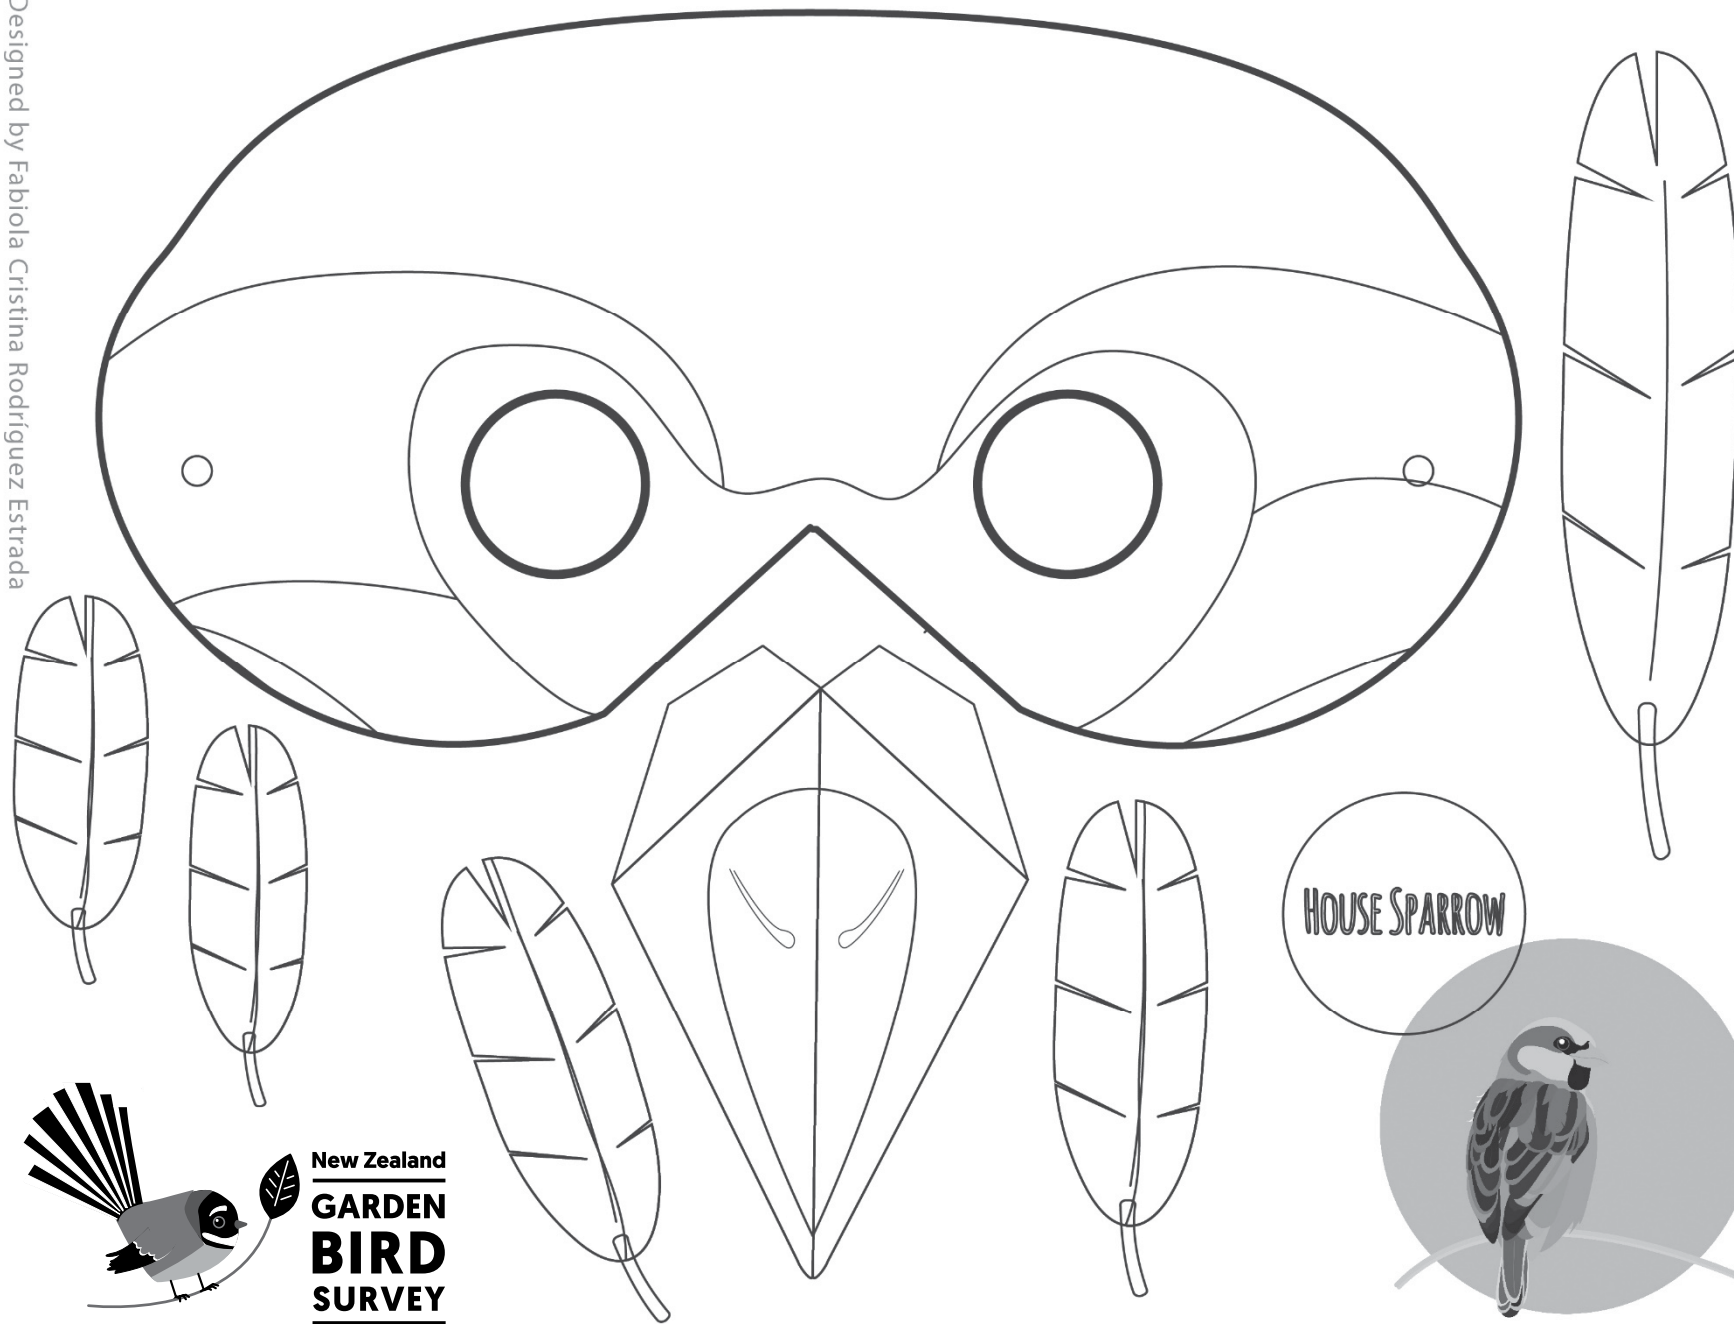

Manaaki  
Whenua  
Landcare  
Research

Designed by Fabiola Cristina Rodríguez Estrada

New Zealand  
**GARDEN  
BIRD  
SURVEY**

**Manaaki  
Whenua**  
Landcare  
Research

Designed by Fabiola Cristina Rodriguez Estrada

New Zealand  
**GARDEN  
BIRD  
SURVEY**

HOUSE SPARROW

Manaaki  
Whenua  
Landcare  
Research

Designed by Fabiola Cristina Rodriguez Estrada

New Zealand  
**GARDEN  
BIRD  
SURVEY**

Manaaki  
Whenua  
Landcare  
Research