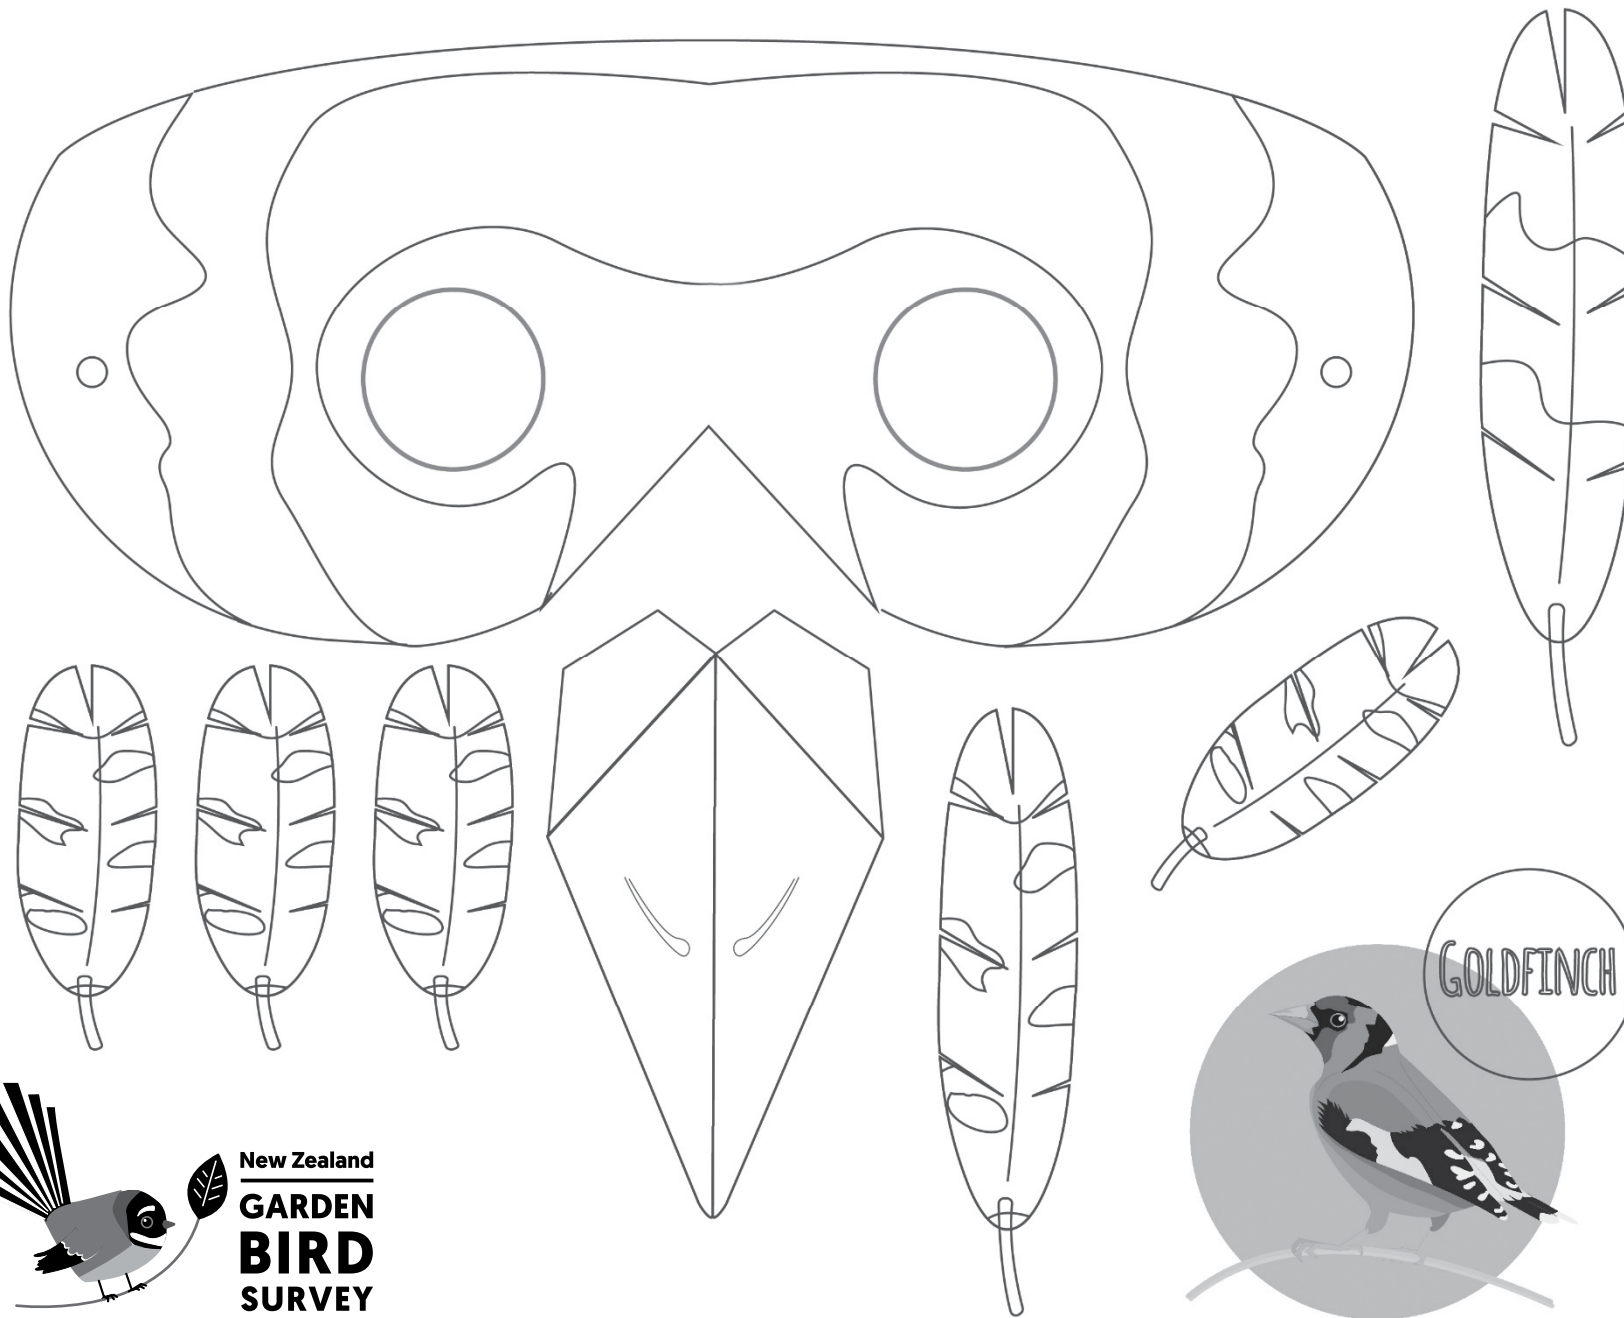

Designed by Fabiola Cristina Rodriguez Estrada