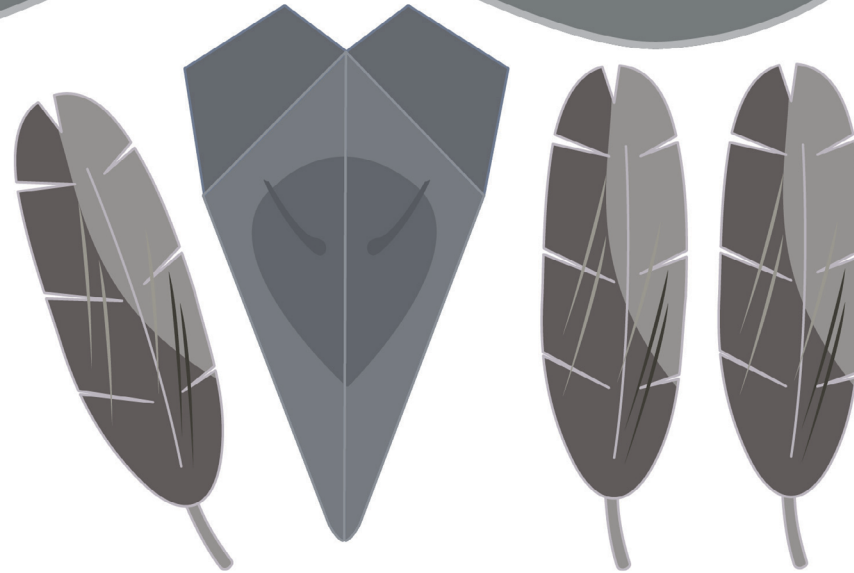

Designed by Fabiola Cristina Rodriguez Estrada