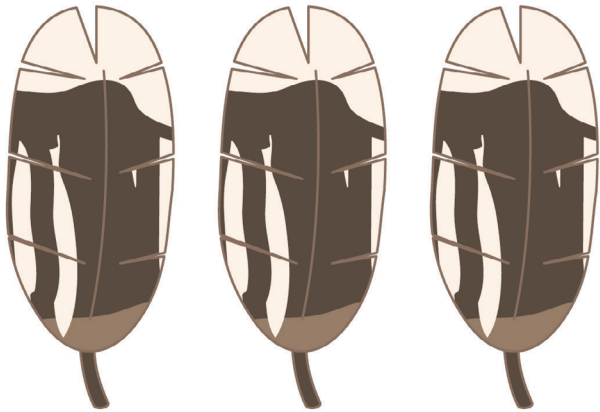

Designed by Fabiola Cristina Rodriguez Estrada

CHAFFINCH