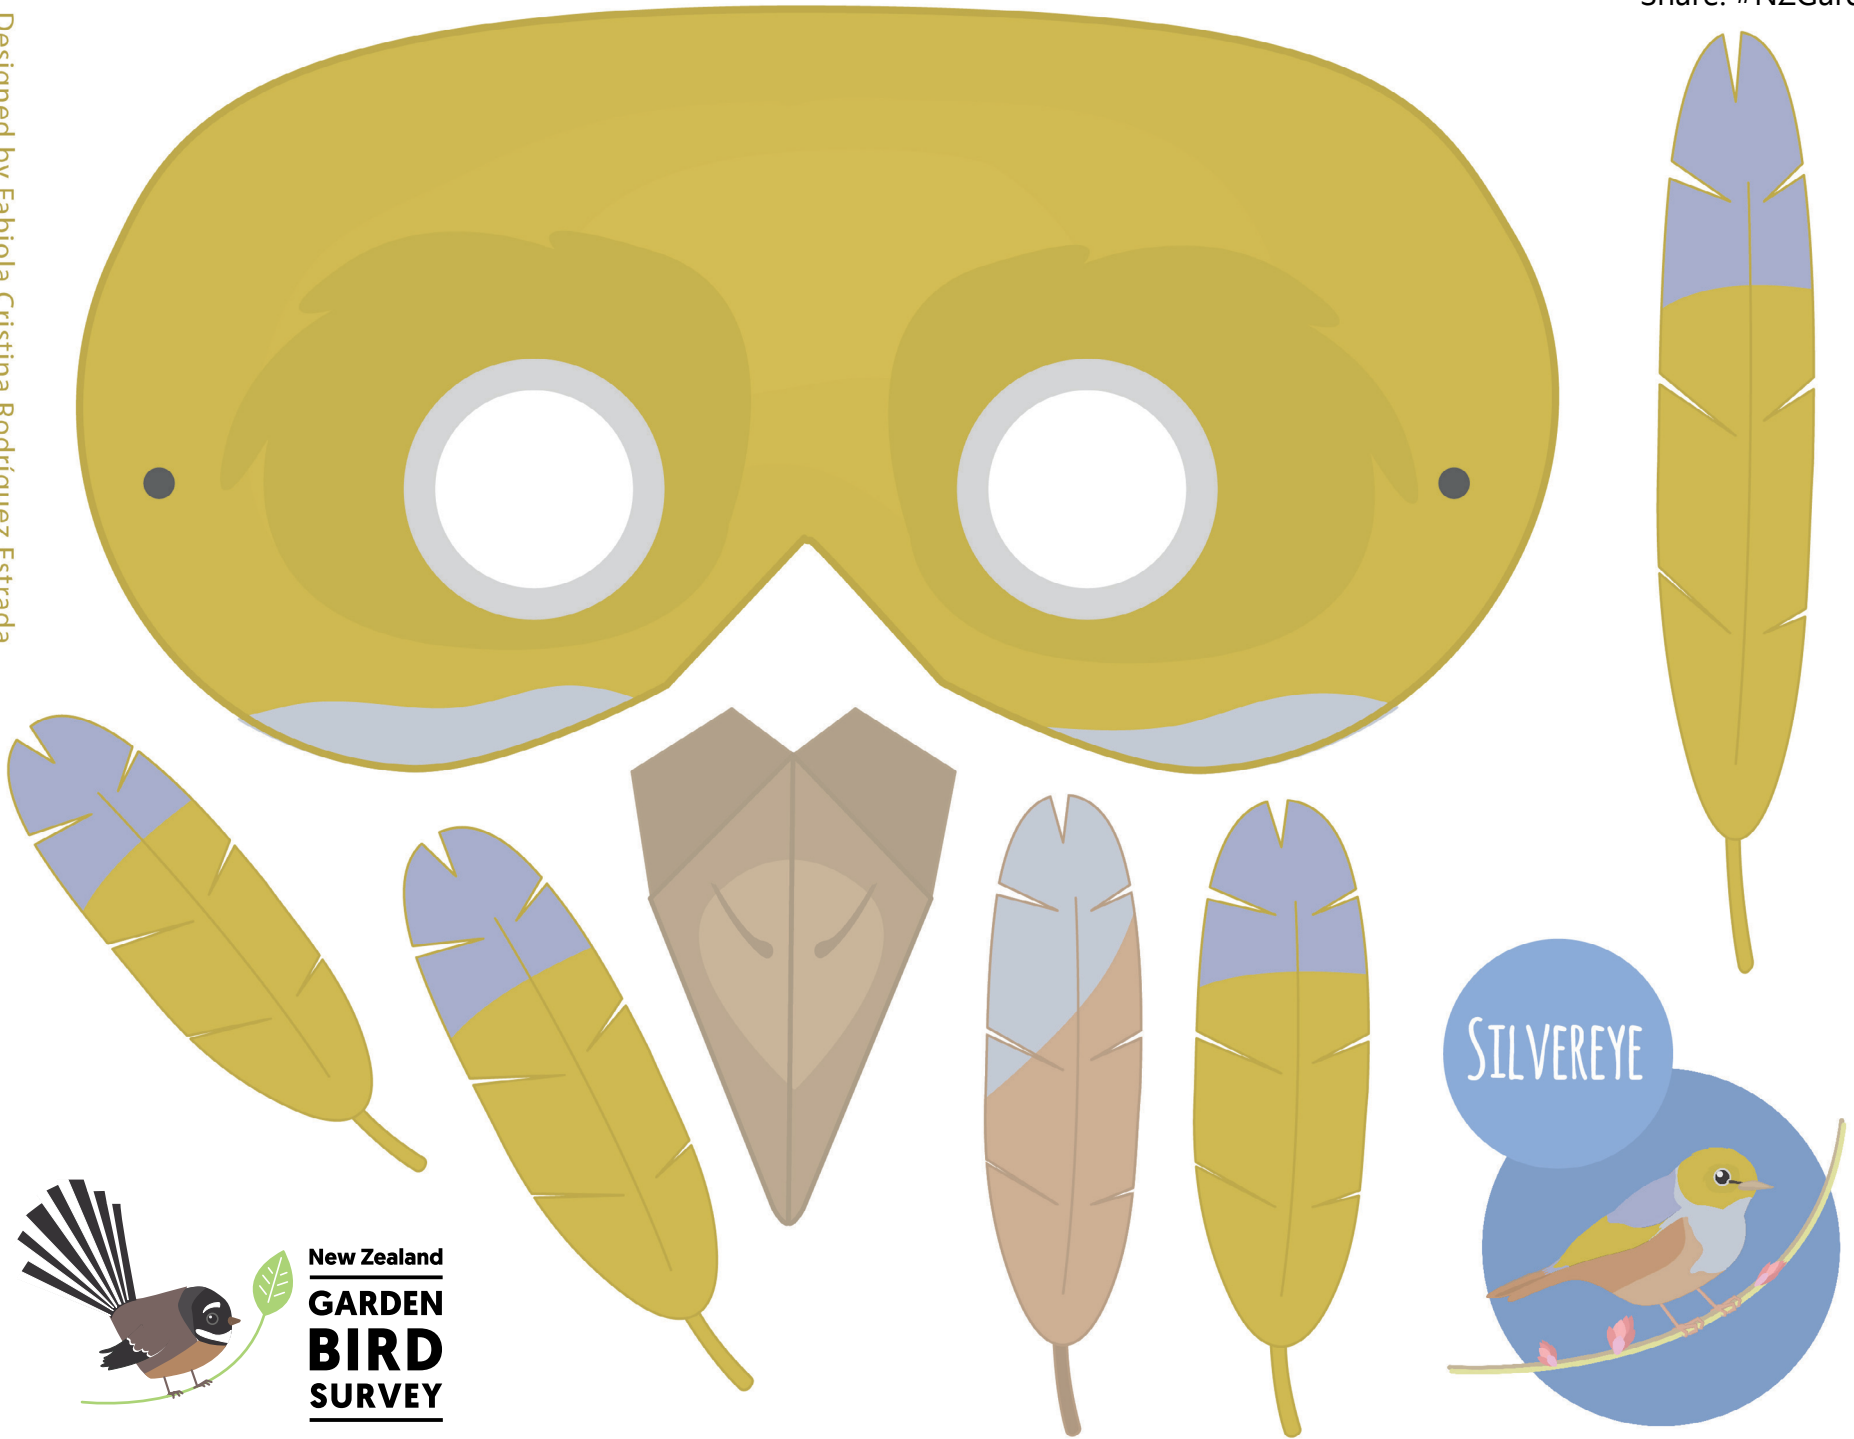

Designed by Fabiola Cristina Rodriguez Estrada

New Zealand
**GARDEN
BIRD
SURVEY**